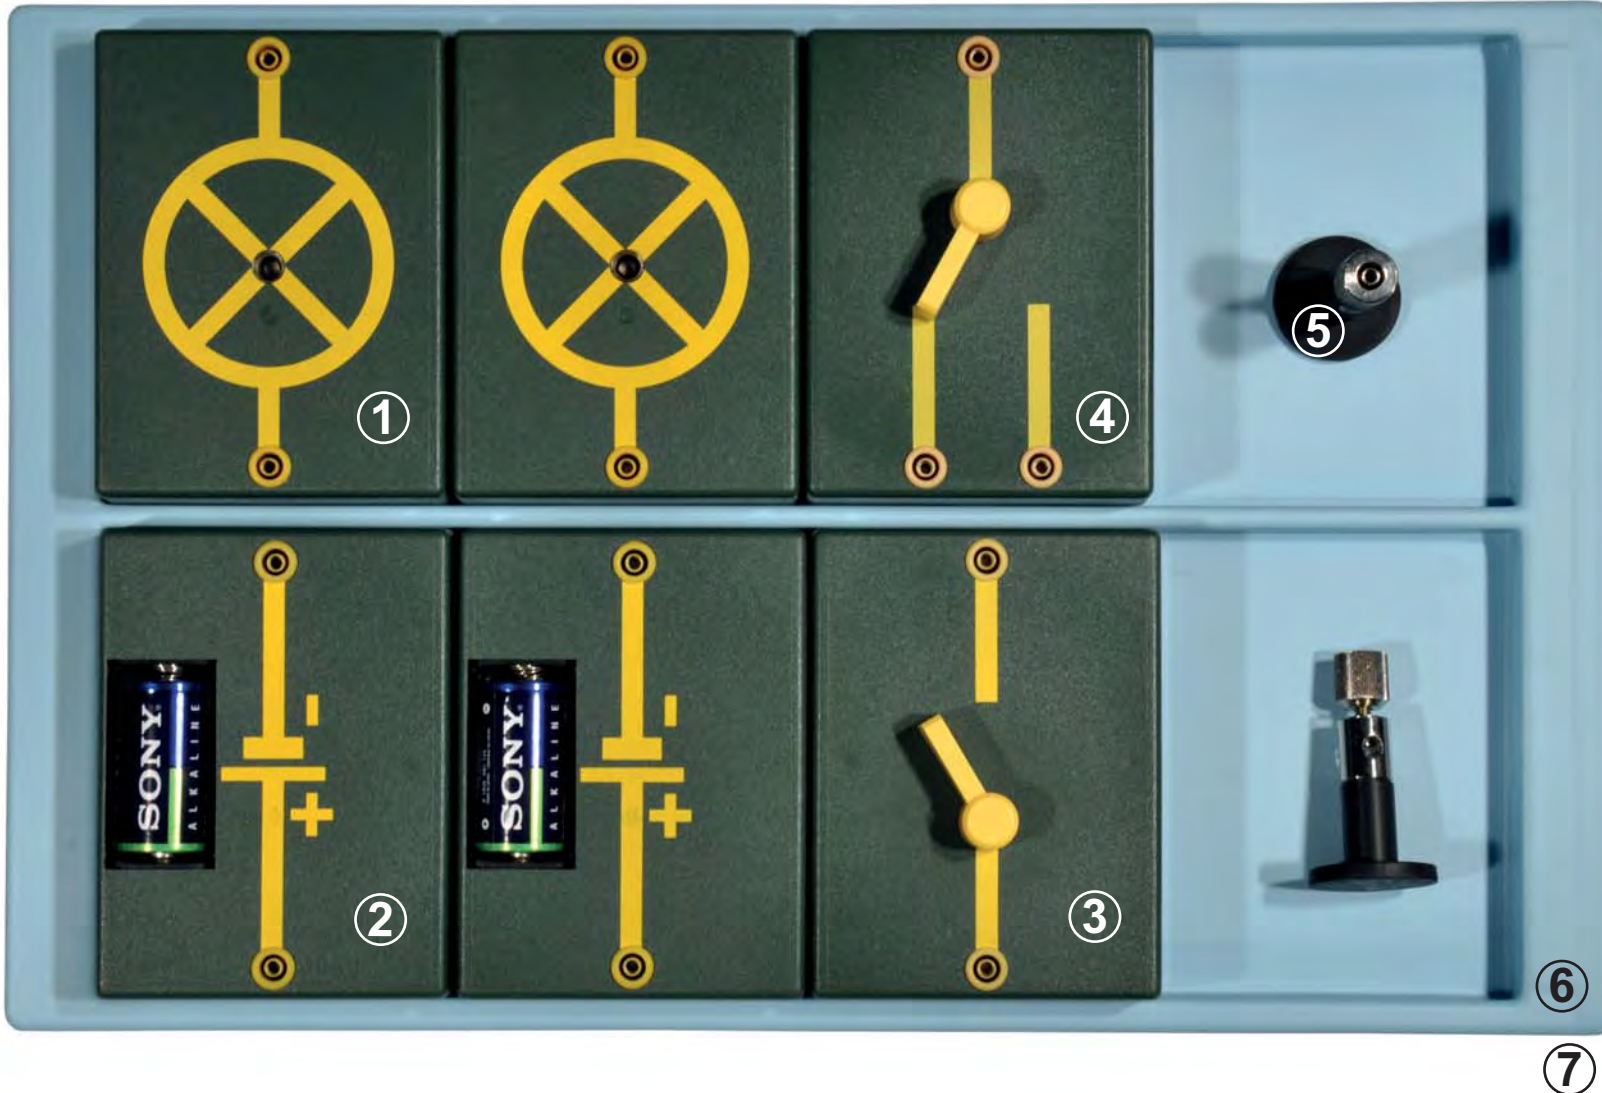

## DE740-1E

Pos.	Item-no.	Qty.	Description
1	DE720-2A	2	MBI Light bulb socket, E10, "inno"
2	DE720-1B	2	MBI Battery, 1.5 V, "inno"
3	DE720-2R	1	MBI On-Off switch
4	DE720-2T	1	MBI Double-throw switch "inno"
5	DE320-1M	2	Wire clamp, magnetic base

### Storage:

6	P7840-1B	1	Box insert metal, bottom, big
7	P7806-1G	1	Storage box II big, with cover

Plan for storage of all components

Including manual for 15 experiments on the topics "Basics of Electricity"