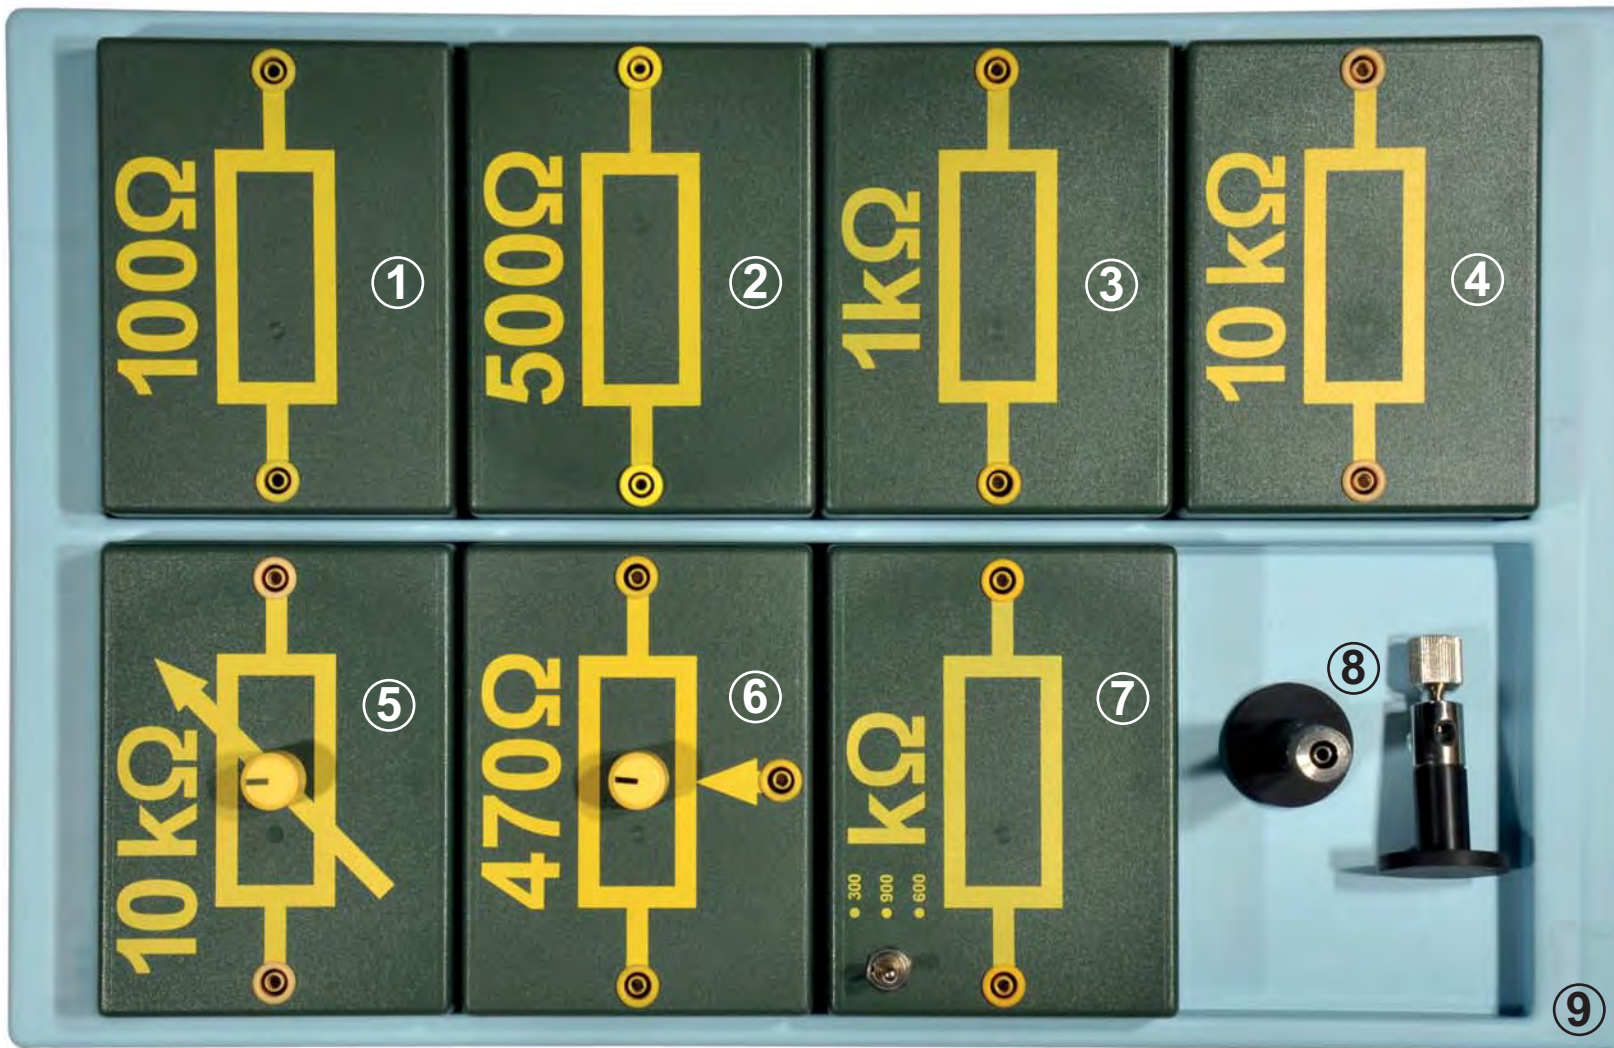

ELECTRICITY - RESISTANCE, "INNO" (MBI)

DE740-2E

Pos.	Item-no.	Qty.	Description
1	DE720-4W	1	MBI Resistor 100 Ohm, 2W
2	DE720-5W	1	MBI Resistor 500 Ohm, 2W
3	DE720-6W	1	MBI Resistor 1 kOhm, 2W
4	DE720-7W	1	MBI Resistor 10 kOhm, 2W
5	DE720-8W	1	MBI Variable resistor 10 kOhm, 4 W
6	DE720-9W	1	MBI Potentiometer 470 Ohm, 4 W
7	DE720-3W	1	MBI Decade resistance 300, 600, 900 kOhm, 2W
8	DE320-1M	2	Wire clamp, magnetic base

Storage:
9 P7840-1T 1 Box insert metal, top, big